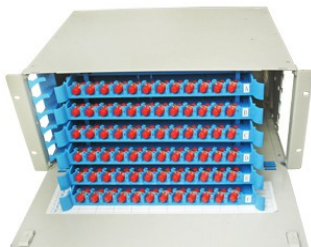

72 Port Optical Distribution Frame**ODF with trays****the tray inside ODF****72 Port ODF Key Features**

Workability & Widen working space

Individual distribution panel for efficient work

Steel plates and Aluminum alloy

Suitable for installation of SC, FC , ST and LC adaptor

Front and rear covers can be opened, convenient for fiber connecting, supervising and maintaining

Order information

Name	Capacity	Size (mm)
Drawer style ODF unit	72Core	482 X300X 180